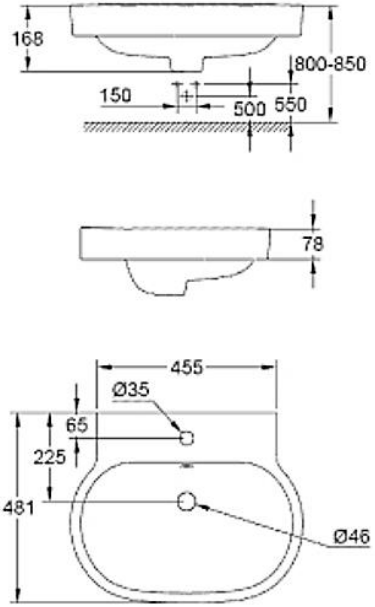

## SANITARY WARE SPECIFICATION SHEET

Item Descriptions	GROHE (Germany) "Eurocosmo" Vitreous china counter top basin	Illustration/ Drawing
Dimensions	L605 x W481 x H168 mm	
Model	39291000	
Colour	Alpine White	
Material	Vitreous China	
Manufacturer	GROHE Limited	
Source	Acme Sanitary Ware Co. Ltd Mr. Eric Wong/ Mr. Wilson Hung	
Contact Tel/Fax	(852) 2388-7171 / (852) 2710-8012	
E-mail	acme@acmesanitary.com.hk	
Website	www.acmesanitary.com.hk	

**PRODUCT DESCRIPTION**

- counter top
- 1 hole punched
- with overflow
- 605 x 481 mm
- height 168 mm
- sanitary ware
- HyperClean
- Proguard

Note:

\* All information of the above is for the reference only. No prior notice is made if any changes.